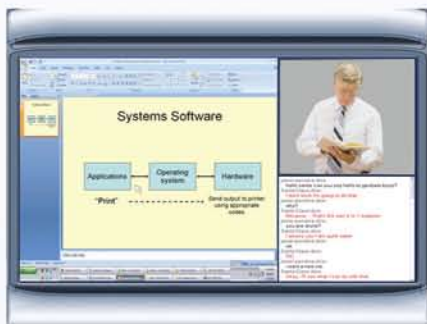

The Ultimate in Interaction

- ▶ Cutting-Edge User Interface Makes eLearning Easy
- ▶ Integrate PowerPoint and Other Third-Party Software Into Your Presentations
- ▶ Get Constant Feedback and Input from Users with Polls and Forums for Discussion

Enhanced Professor Controls

- ▶ Virtual Attendance Tracker Knows Who Attends Class
- ▶ Broadcast and Manage Courses from Any Location
- ▶ In-Depth Statistic Tracking to Know Every Detail of Operations

Create a Classroom Without Boundaries

Customized Interface

We customize the look of your IPTV Solution to be totally unique to your needs

Remote Monitoring

Administrators can monitor the solution from anywhere in the world

Statistic Tracking

Track website portal clicks, bandwidth usage, stats, etc.